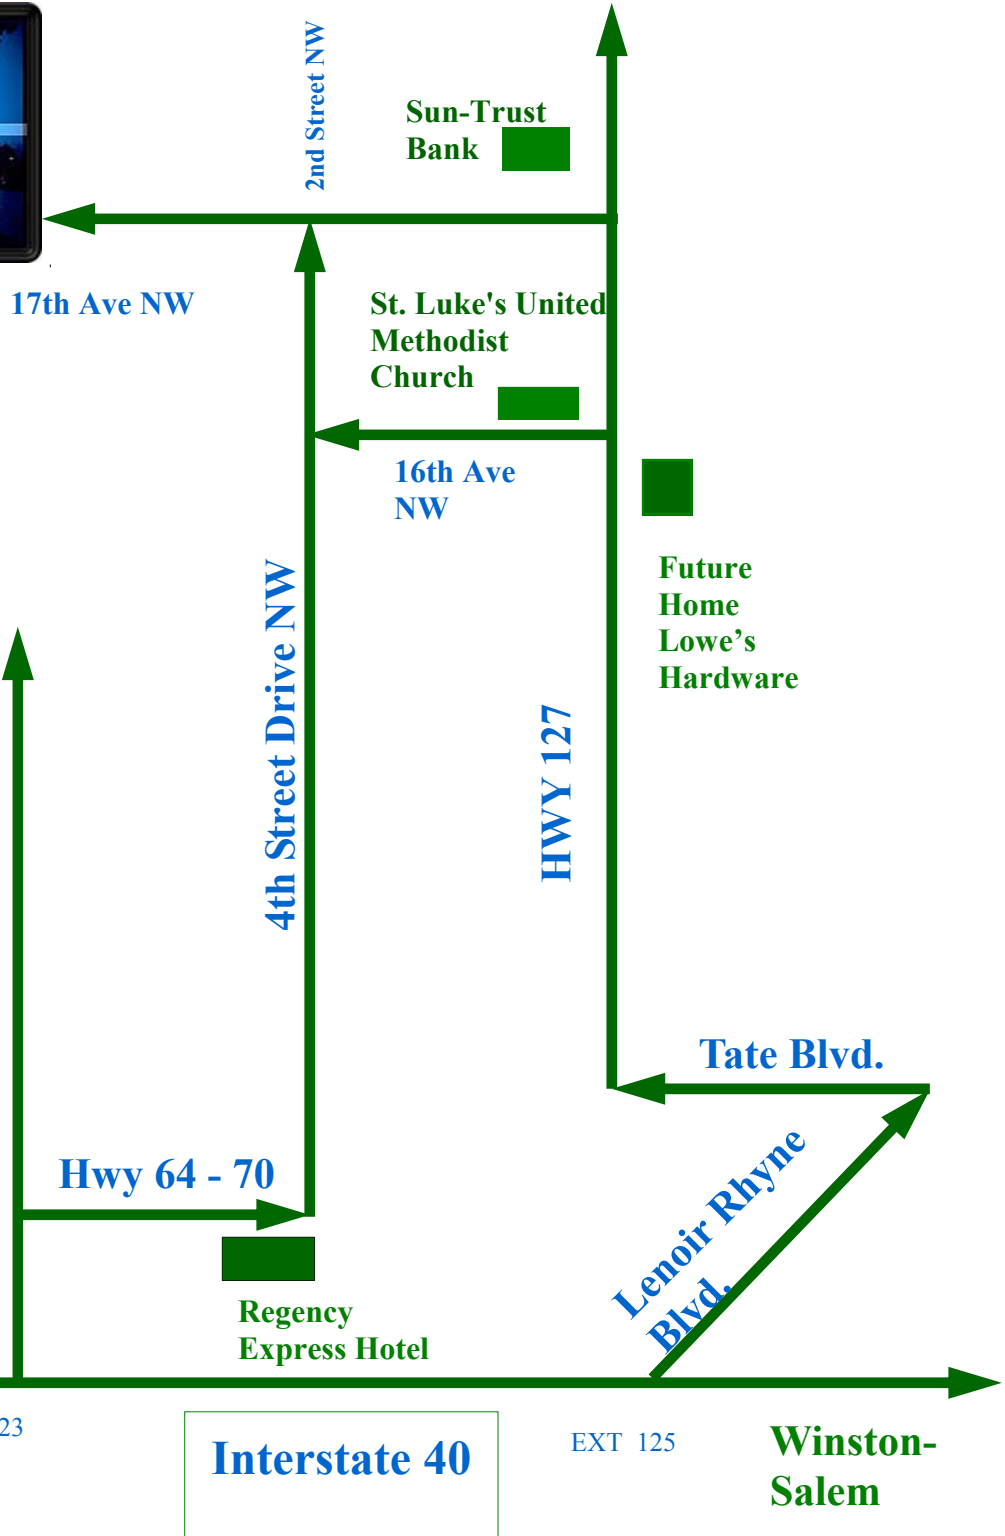

Lake Hickory Country Club

430 17th AVE NW
Hickory, NC 28601
(828) 328-2981

Directions to Lake Hickory Country Club from Interstate 40.

- ◆ *From Statesville - Right on Lenoir Rhyne Blvd, 1.5 miles. From Asheville - Left on Lenoir Rhyne Blvd, 1.5 miles.*
- ◆ *Left on Tate Blvd, .4 miles.*
- ◆ *Right on Hwy 127, 1.5 miles.*
- ◆ *Left on 16th Ave, .1 miles.*
- ◆ *At the next stop light turn right on 2nd St., 1 block.*
- ◆ *Left on 17th Ave. NW.*